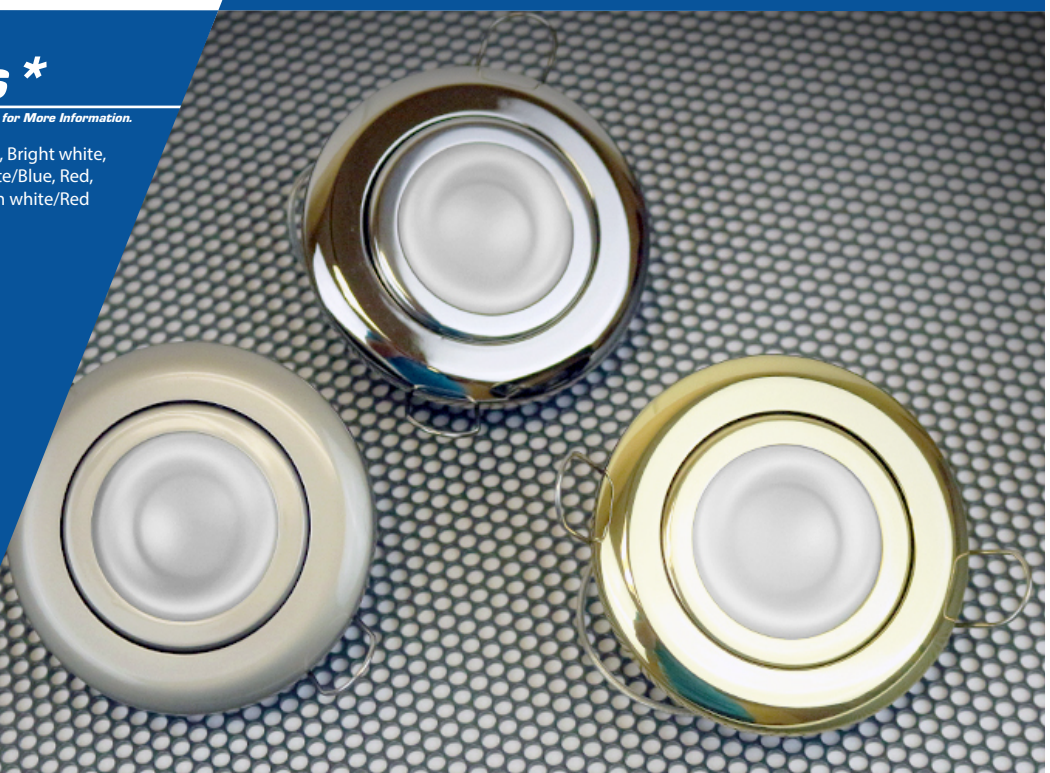

Pacer Group

Lighting Fixtures

Fixtures is a broad category of LED lighting equipment that includes the front fixture to an assembly or the back body of an assembly. That is to say, these are the pieces that make up the assemblies that we sell. The fact is that often times people don't need to replace an entire assembly. You may just need to replace a single piece of it. To replace the entire assembly would be problematic, time-consuming, and costly. This is why we went above and beyond to make sure that our LED assemblies can be separated into pieces.

Marine Tough

All Pacer Group LED lights are built with the harsh marine environment in mind

Available Finishes

- **PS** Polished Stainless
- **PC** Polished Chrome
- **BS** Brushed Stainless
- **WH** Powder Coat White
- **NS** Nickel Satin
- **PB** Polished Brass

Fixture Features *

*Features may be specific to individual products. Contact a Pacer Group Expert for More Information.

-  **Bulb Colors:** Cool white, Warm white, Bright white, Natural white, Cool white/Blue, Red, Cool white/Green, Warm white/Red Blue, White
-  **Socket Options:** G4, LED Engine
-  **Bulb Options:** LED, Halogen, Xenon
-  **Mounting Styles:** Spring clip flush, Screw flush
-  **Wattages:** 2.5 AC/DC, 5.5 AC/DC
-  **Voltages:** Low voltage AC/DC, 12V, 24V